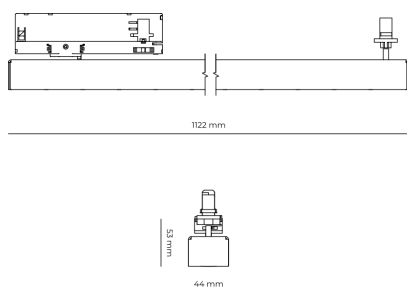

Light source LED
Colour temperature 4000k
Color rendering index 80
Rated luminous flux 5,395 lm
Connected load 42.60 W
Luminous efficacy 126.7 lm/W

Ripple 5 %
Inrush current 7 A
Inrush time 28 μs
Optical system Lenses
Optical part material PMMA
Housing material Aluminium
Surface finish Powder coated

Width 44.00 cm
Height 53.00 cm
Length 1,122.00 cm
Weight 2.80 kg

Service lifetime (L80 B10) 50 000 h
Warranty 5 years

Dimensions

Light distribution