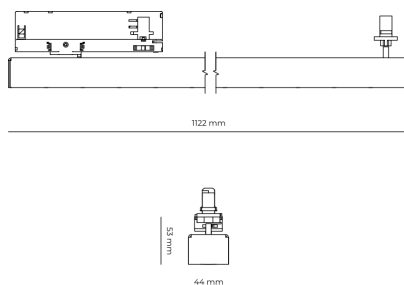

Light source LED
Colour temperature 3000k
Color rendering index 80
Rated luminous flux 4,768 lm
Connected load 42.60 W
Luminous efficacy 111.9 lm/W

Ripple 5 %
Inrush current 7 A
Inrush time 28 µs
Optical system Lenses
Optical part material PMMA
Housing material Aluminium
Surface finish Powder coated

Width 44.00 cm
Height 53.00 cm
Length 1,122.00 cm
Weight 2.80 kg

Service lifetime (L80 B10) 50 000 h
Warranty 5 years

Dimensions

Light distribution