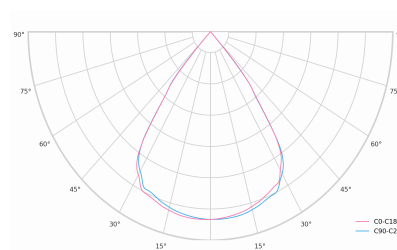

Light distribution