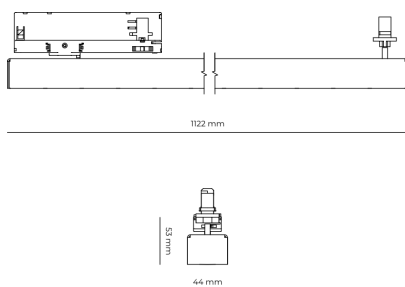

Dimensions