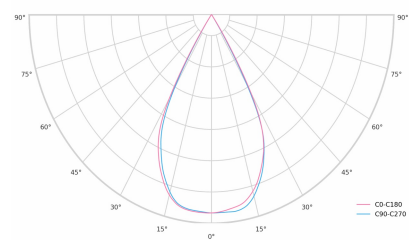

Light distribution