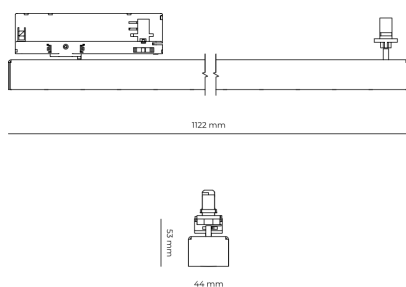

Light source LED
Colour temperature 5000k
Color rendering index 90
Rated luminous flux 4,770 lm
Connected load 40.68 W
Luminous efficacy 117.2 lm/W

Ripple 5 %
Inrush current 7 A
Inrush time 28 μs
Optical system Lenses
Optical part material PMMA
Housing material Aluminium
Surface finish Powder coated

Width 44.00 cm
Height 53.00 cm
Length 1,122.00 cm
Weight 2.80 kg

Service lifetime (L80 B10) 50 000 h
Warranty 5 years

Dimensions

Light distribution