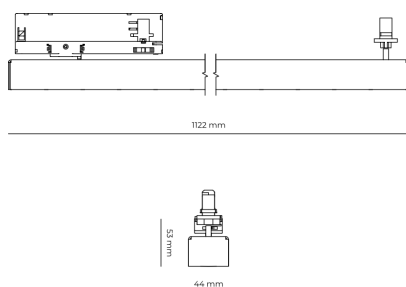

Light source LED
Colour temperature 4000k
Color rendering index 90
Rated luminous flux 3,487 lm
Connected load 33.28 W
Luminous efficacy 104.8 lm/W

Ripple 5 %
Inrush current 7 A
Inrush time 28 μs
Optical system Lenses
Optical part material PMMA
Housing material Aluminium
Surface finish Powder coated

Width 44.00 cm
Height 53.00 cm
Length 1,122.00 cm
Weight 2.80 kg

Service lifetime (L80 B10) 50 000 h
Warranty 5 years

Dimensions

Light distribution