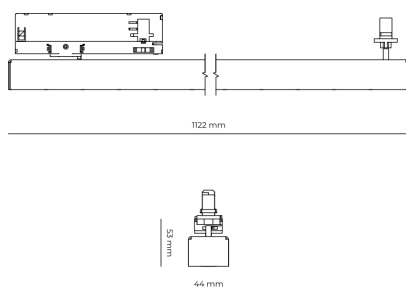

**Light source** LED  
**Colour temperature** 4000k  
**Color rendering index** 90  
**Rated luminous flux** 3,854 lm  
**Connected load** 33.28 W  
**Luminous efficacy** 115.8 lm/W

**Ripple** 5 %  
**Inrush current** 7 A  
**Inrush time** 28 μs  
**Optical system** Lenses  
**Optical part material** PMMA  
**Housing material** Aluminium  
**Surface finish** Powder coated

**Width** 44.00 cm  
**Height** 53.00 cm  
**Length** 1,122.00 cm  
**Weight** 2.80 kg

**Service lifetime (L80 B10)** 50 000 h  
**Warranty** 5 years

### Dimensions