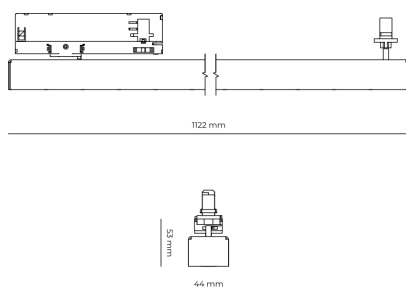

**Light source** LED  
**Colour temperature** 4000k  
**Color rendering index** 90  
**Rated luminous flux** 3,854 lm  
**Connected load** 33.28 W  
**Luminous efficacy** 115.8 lm/W

**Ripple** 5 %  
**Inrush current** 7 A  
**Inrush time** 28 µs  
**Optical system** Lenses  
**Optical part material** PMMA  
**Housing material** Aluminium  
**Surface finish** Powder coated

**Width** 44.00 cm  
**Height** 53.00 cm  
**Length** 1,122.00 cm  
**Weight** 2.80 kg

**Service lifetime (L80 B10)** 50 000 h  
**Warranty** 5 years

### Dimensions