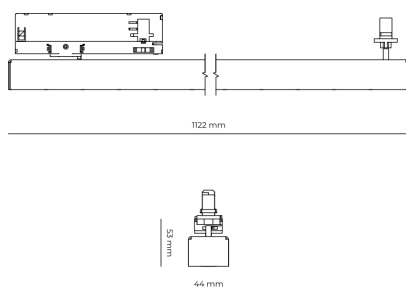

**Light source** LED  
**Colour temperature** 4000k  
**Color rendering index** 90  
**Rated luminous flux** 3,755 lm  
**Connected load** 33.28 W  
**Luminous efficacy** 112.8 lm/W

**Ripple** 5 %  
**Inrush current** 7 A  
**Inrush time** 28 μs  
**Optical system** Lenses  
**Optical part material** PMMA  
**Housing material** Aluminium  
**Surface finish** Powder coated

**Width** 44.00 cm  
**Height** 53.00 cm  
**Length** 1,122.00 cm  
**Weight** 2.80 kg

**Service lifetime (L80 B10)** 50 000 h  
**Warranty** 5 years

### Dimensions