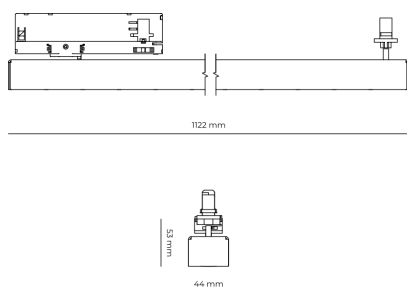

Light source LED
Colour temperature 4000k
Color rendering index 90
Rated luminous flux 3,755 lm
Connected load 33.28 W
Luminous efficacy 112.8 lm/W

Ripple 5 %
Inrush current 7 A
Inrush time 28 μs
Optical system Lenses
Optical part material PMMA
Housing material Aluminium
Surface finish Powder coated

Width 44.00 cm
Height 53.00 cm
Length 1,122.00 cm
Weight 2.80 kg

Service lifetime (L80 B10) 50 000 h
Warranty 5 years

Dimensions

Light distribution