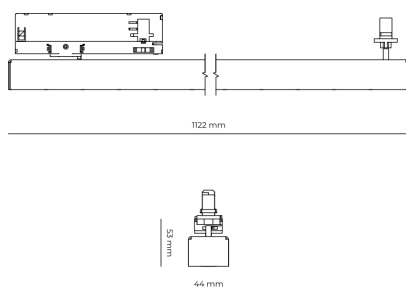

Light source LED
Colour temperature 3000k
Color rendering index 90
Rated luminous flux 3,262 lm
Connected load 33.28 W
Luminous efficacy 98.0 lm/W

Ripple 5 %
Inrush current 7 A
Inrush time 28 μs
Optical system Lenses
Optical part material PMMA
Housing material Aluminium
Surface finish Powder coated

Width 44.00 cm
Height 53.00 cm
Length 1,122.00 cm
Weight 2.80 kg

Service lifetime (L80 B10) 50 000 h
Warranty 5 years

Dimensions

Light distribution