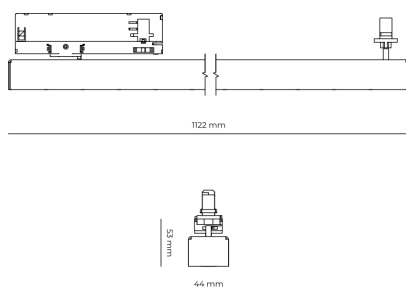

Light source LED
Colour temperature 4000k
Color rendering index 80
Rated luminous flux 4,903 lm
Connected load 37.74 W
Luminous efficacy 129.9 lm/W

Ripple 5 %
Inrush current 7 A
Inrush time 28 μs
Optical system Lenses
Optical part material PMMA
Housing material Aluminium
Surface finish Powder coated

Width 44.00 cm
Height 53.00 cm
Length 1,122.00 cm
Weight 2.80 kg

Service lifetime (L80 B10) 50 000 h
Warranty 5 years

Dimensions

Light distribution