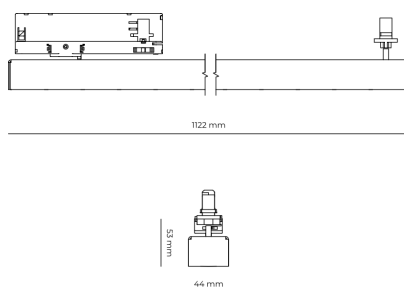

Light source LED
Colour temperature 3000k
Color rendering index 80
Rated luminous flux 4,333 lm
Connected load 37.74 W
Luminous efficacy 114.8 lm/W

Ripple 5 %
Inrush current 7 A
Inrush time 28 µs
Optical system Lenses
Optical part material PMMA
Housing material Aluminium
Surface finish Powder coated

Width 44.00 cm
Height 53.00 cm
Length 1,122.00 cm
Weight 2.80 kg

Service lifetime (L80 B10) 50 000 h
Warranty 5 years

Dimensions

Light distribution