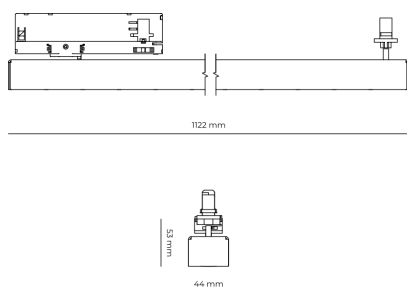

Light source LED
Colour temperature 3000k
Color rendering index 80
Rated luminous flux 4,790 lm
Connected load 37.74 W
Luminous efficacy 126.9 lm/W

Ripple 5 %
Inrush current 7 A
Inrush time 28 μs
Optical system Lenses
Optical part material PMMA
Housing material Aluminium
Surface finish Powder coated

Width 44.00 cm
Height 53.00 cm
Length 1,122.00 cm
Weight 2.80 kg

Service lifetime (L80 B10) 50 000 h
Warranty 5 years

Dimensions

Light distribution