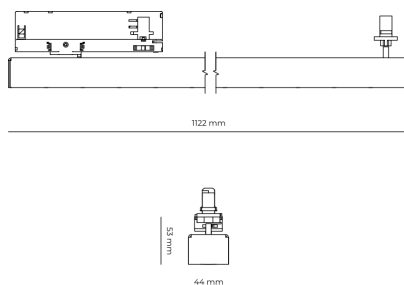

Light source LED
Colour temperature 5000k
Color rendering index 90
Rated luminous flux 3,179 lm
Connected load 27.57 W
Luminous efficacy 115.3 lm/W

Ripple 5 %
Inrush current 7 A
Inrush time 28 µs
Optical system Lenses
Optical part material PMMA
Housing material Aluminium
Surface finish Powder coated

Width 44.00 cm
Height 53.00 cm
Length 1,122.00 cm
Weight 2.80 kg

Service lifetime (L80 B10) 50 000 h
Warranty 5 years

Dimensions

Light distribution