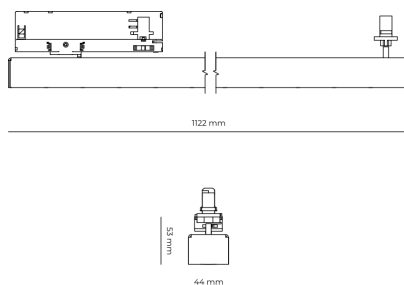

Light source LED
Colour temperature 5000k
Color rendering index 90
Rated luminous flux 3,179 lm
Connected load 27.57 W
Luminous efficacy 115.3 lm/W

Ripple 5 %
Inrush current 7 A
Inrush time 28 μs
Optical system Lenses
Optical part material PMMA
Housing material Aluminium
Surface finish Powder coated

Width 44.00 cm
Height 53.00 cm
Length 1,122.00 cm
Weight 2.80 kg

Service lifetime (L80 B10) 50 000 h
Warranty 5 years

Dimensions

Light distribution