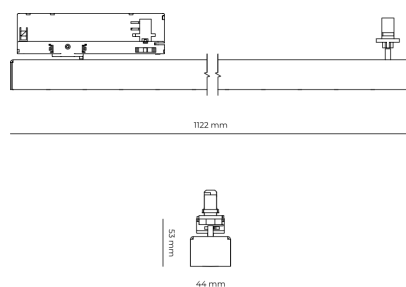

Light source LED
Colour temperature 5000k
Color rendering index 90
Rated luminous flux 3,179 lm
Connected load 27.57 W
Luminous efficacy 115.3 lm/W

Ripple 5 %
Inrush current 7 A
Inrush time 28 µs
Optical system Lenses
Optical part material PMMA
Housing material Aluminium
Surface finish Powder coated

Width 44.00 cm
Height 53.00 cm
Length 1,122.00 cm
Weight 2.80 kg

Service lifetime (L80 B10) 50 000 h
Warranty 5 years

Dimensions

Light distribution