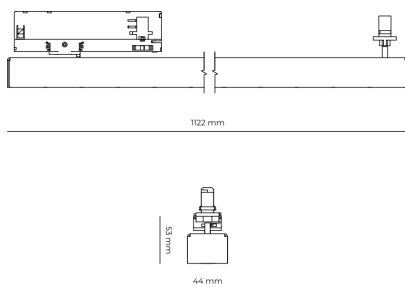

LED 220-240 V IP20    UGR < 19 CCT 4000 k CRI 90+

Product technical data

Mains voltage	220 - 240V AC, 50/60Hz	Ripple	5 %
Connection method	3-phase track adapter	Inrush current	7 A
Dimming type	Non-dimmable	Inrush time	28 μs
IP rating	20	Optical system	Lenses
Protection class	II	Optical part material	PMMA
Ambient temperature	0 to +25 °C	Housing material	Aluminium
Light source	LED	Surface finish	Powder coated
Colour temperature	4000k	Width	44.00 cm
Color rendering index	90	Height	53.00 cm
Rated luminous flux	2,524 lm	Length	1,122.00 cm
Connected load	22.72 W	Weight	2.80 kg
Luminous efficacy	111.1 lm/W	Service lifetime (L80 B10)	50 000 h
		Warranty	5 years

Dimensions

Light distribution