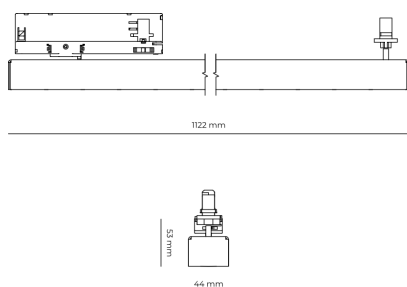

Light source LED
Colour temperature 4000k
Color rendering index 90
Rated luminous flux 2,718 lm
Connected load 22.72 W
Luminous efficacy 119.6 lm/W

Ripple 5 %
Inrush current 7 A
Inrush time 28 μs
Optical system Lenses
Optical part material PMMA
Housing material Aluminium
Surface finish Powder coated

Width 44.00 cm
Height 53.00 cm
Length 1,122.00 cm
Weight 2.80 kg

Service lifetime (L80 B10) 50 000 h
Warranty 5 years

Dimensions

Light distribution