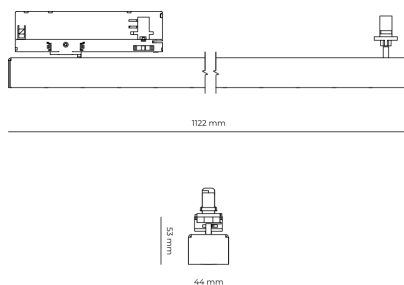

Ripple	5 %
Inrush current	7 A
Inrush time	28 µs
Optical system	Lenses
Optical part material	PMMA
Housing material	Aluminium
Surface finish	Powder coated
Width	44.00 cm
Height	53.00 cm
Length	1,122.00 cm
Weight	2.80 kg
Service lifetime (L80 B10)	50 000 h
Warranty	5 years

### Dimensions