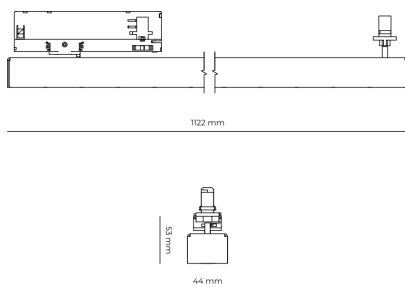

LED 220-240 V IP20    UGR < 19 CCT 3000 k CRI 90+

Product technical data

Mains voltage	220 - 240V AC, 50/60Hz	Ripple	5 %
Connection method	3-phase track adapter	Inrush current	7 A
Dimming type	Non-dimmable	Inrush time	28 μs
IP rating	20	Optical system	Lenses
Protection class	II	Optical part material	PMMA
Ambient temperature	0 to +25 °C	Housing material	Aluminium
Light source	LED	Surface finish	Powder coated
Colour temperature	3000k	Width	44.00 cm
Color rendering index	90	Height	53.00 cm
Rated luminous flux	2,611 lm	Length	1,122.00 cm
Connected load	22.72 W	Weight	2.80 kg
Luminous efficacy	114.9 lm/W	Service lifetime (L80 B10)	50 000 h
		Warranty	5 years

Dimensions

Light distribution