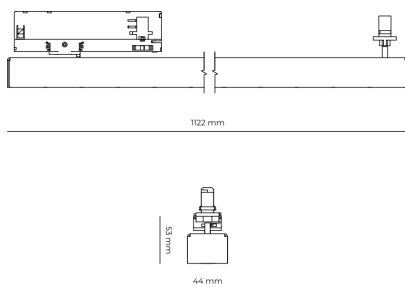

LED 220-240 V IP20    UGR < 19 CCT 3000 k CRI 90+

Product technical data

Mains voltage	220 - 240V AC, 50/60Hz	Ripple	5 %
Connection method	3-phase track adapter	Inrush current	7 A
Dimming type	Non-dimmable	Inrush time	28 μs
IP rating	20	Optical system	Lenses
Protection class	II	Optical part material	PMMA
Ambient temperature	0 to +25 °C	Housing material	Aluminium
Light source	LED	Surface finish	Powder coated
Colour temperature	3000k	Width	44.00 cm
Color rendering index	90	Height	53.00 cm
Rated luminous flux	2,544 lm	Length	1,122.00 cm
Connected load	22.72 W	Weight	2.80 kg
Luminous efficacy	112.0 lm/W	Service lifetime (L80 B10)	50 000 h
		Warranty	5 years

Dimensions

Light distribution