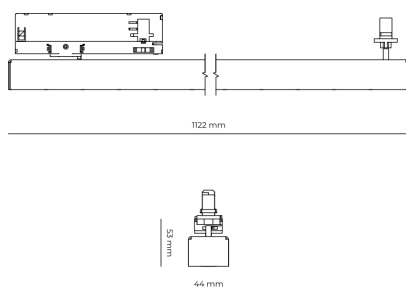

Light source LED
Colour temperature 4000k
Color rendering index 80
Rated luminous flux 3,326 lm
Connected load 25.97 W
Luminous efficacy 128.1 lm/W

Ripple 5 %
Inrush current 7 A
Inrush time 28 µs
Optical system Lenses
Optical part material PMMA
Housing material Aluminium
Surface finish Powder coated

Width 44.00 cm
Height 53.00 cm
Length 1,122.00 cm
Weight 2.80 kg

Service lifetime (L80 B10) 50 000 h
Warranty 5 years

Dimensions

Light distribution