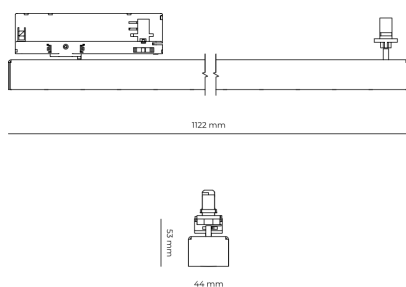

Light source LED
Colour temperature 4000k
Color rendering index 80
Rated luminous flux 3,676 lm
Connected load 25.97 W
Luminous efficacy 141.6 lm/W

Ripple 5 %
Inrush current 7 A
Inrush time 28 μs
Optical system Lenses
Optical part material PMMA
Housing material Aluminium
Surface finish Powder coated

Width 44.00 cm
Height 53.00 cm
Length 1,122.00 cm
Weight 2.80 kg

Service lifetime (L80 B10) 50 000 h
Warranty 5 years

Dimensions

Light distribution