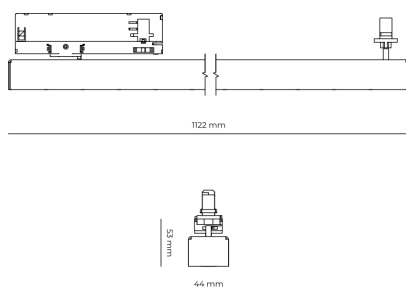

Light source LED
Colour temperature 4000k
Color rendering index 80
Rated luminous flux 3,582 lm
Connected load 25.97 W
Luminous efficacy 137.9 lm/W

Ripple 5 %
Inrush current 7 A
Inrush time 28 μs
Optical system Lenses
Optical part material PMMA
Housing material Aluminium
Surface finish Powder coated

Width 44.00 cm
Height 53.00 cm
Length 1,122.00 cm
Weight 2.80 kg

Service lifetime (L80 B10) 50 000 h
Warranty 5 years

Dimensions

Light distribution