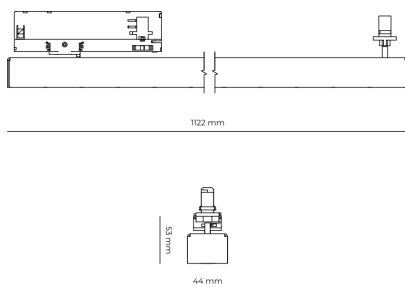

LED 220-240 V IP20    UGR < 19 CCT 3000 k CRI 80+

Product technical data

Mains voltage	220 - 240V AC, 50/60Hz	Ripple	5 %
Connection method	3-phase track adapter	Inrush current	7 A
Dimming type	Non-dimmable	Inrush time	28 μs
IP rating	20	Optical system	Lenses
Protection class	II	Optical part material	PMMA
Ambient temperature	0 to +25 °C	Housing material	Aluminium
Light source	LED	Surface finish	Powder coated
Colour temperature	3000k	Width	44.00 cm
Color rendering index	80	Height	53.00 cm
Rated luminous flux	3,501 lm	Length	1,122.00 cm
Connected load	25.97 W	Weight	2.80 kg
Luminous efficacy	134.8 lm/W	Service lifetime (L80 B10)	50 000 h
		Warranty	5 years

Dimensions

Light distribution