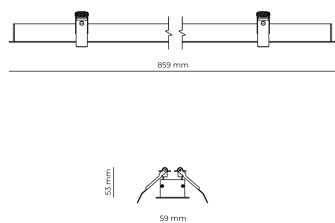

Technical datasheet

WORREC-859-L-950-1-80-WH

Product description

Premium recessed luminaire with precision optics for minimal glare. Ideal for offices, retail spaces and schools where light quality matters. Efficiency up to 141 lm/W, CRI up to 90+, selectable 50° or 80° distribution. Available with DALI control. Lifetime 50,000h, 5-year warranty. Modular sizes 579/859/1139 mm.

LED 220-240 V 50-60 Hz IP20    UGR < 19

Product technical data

Mains voltage	220 - 240V AC, 50/60Hz
Connection method	Screw terminal
Dimming type	Non-dimmable
IP rating	20
Protection class	I
Ambient temperature	0 to +25 °C
Light source	LED
Rated luminous flux	4,840 lm
Connected load	43.68 W
Luminous efficacy	110.8 lm/W

Ripple	3 %
Inrush current	8 A
Inrush time	48 μs
Optical system	Lenses
Optical part material	PMMA
Housing material	Aluminium
Surface finish	Powder coated
Width	59,00 cm
Height	53,00 cm
Length	859,00 cm
Weight	1,00 kg
Service lifetime (L80 B10)	50 000 h
Warranty	5 years

Dimensions

Light distribution