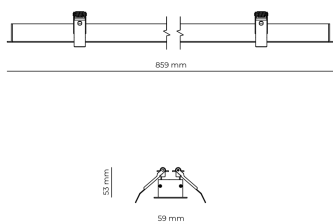

Technical datasheet

WORREC-859-L-950-1-80-WH

Product description

Premium recessed luminaire with precision optics for minimal glare. Ideal for offices, retail spaces and schools where light quality matters. Efficiency up to 141 lm/W, CRI up to 90+, selectable 50° or 80° distribution. Available with DALI control. Lifetime 50,000h, 5-year warranty. Modular sizes 579/859/1139 mm.

LED 220-240 V 50-60 Hz IP20  CE  UGR < 19

Product technical data

Mains voltage	220 - 240V AC, 50/60Hz	Ripple	3 %
Connection method	Screw terminal	Inrush current	8 A
Dimming type	Non-dimmable	Inrush time	48 μs
IP rating	20	Optical system	Lenses
Protection class	I	Optical part material	PMMA
Ambient temperature	0 to +25 °C	Housing material	Aluminium
Light source	LED	Surface finish	Powder coated
Rated luminous flux	4,840 lm	Width	59.00 cm
Connected load	43.68 W	Height	53.00 cm
Luminous efficacy	110.8 lm/W	Length	859.00 cm
		Weight	1.00 kg
		Service lifetime (L80 B10)	50 000 h
		Warranty	5 years

Dimensions

Light distribution