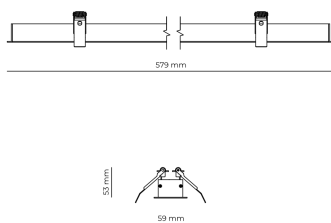

Technical datasheet

WORREC-579-L-950-1-80-BL

Product description

Premium recessed luminaire with precision optics for minimal glare. Ideal for offices, retail spaces and schools where light quality matters. Efficiency up to 141 lm/W, CRI up to 90+, selectable 50° or 80° distribution. Available with DALI control. Lifetime 50,000h, 5-year warranty. Modular sizes 579/859/1139 mm.

LED 220-240 V 50-60 Hz IP20  CE  UGR < 19

Product technical data

Mains voltage	220 - 240V AC, 50/60Hz
Connection method	Screw terminal
Dimming type	Non-dimmable
IP rating	20
Protection class	I
Ambient temperature	0 to +25 °C
Light source	LED
Rated luminous flux	3,226 lm
Connected load	29.18 W
Luminous efficacy	110.6 lm/W

Ripple	3 %
Inrush current	8 A
Inrush time	48 μs
Optical system	Lenses
Optical part material	PMMA
Housing material	Aluminium
Surface finish	Powder coated
Width	59,00 cm
Height	53,00 cm
Length	579,00 cm
Weight	1,00 kg
Service lifetime (L80 B10)	50 000 h
Warranty	5 years

Dimensions

Light distribution