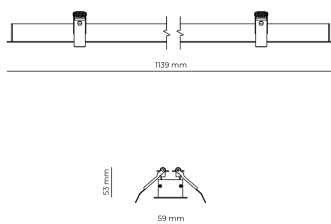

Technical datasheet

WORREC-1139-L-950-1-50-WH

Product description

Premium recessed luminaire with precision optics for minimal glare. Ideal for offices, retail spaces and schools where light quality matters. Efficiency up to 141 lm/W, CRI up to 90+, selectable 50° or 80° distribution. Available with DALI control. Lifetime 50,000h, 5-year warranty. Modular sizes 579/859/1139 mm.

LED 220-240 V 50-60 Hz IP20    UGR < 19

Product technical data

Mains voltage	220 - 240V AC, 50/60Hz	Ripple	3 %
Connection method	Screw terminal	Inrush current	8 A
Dimming type	Non-dimmable	Inrush time	48 μs
IP rating	20	Optical system	Lenses
Protection class	I	Optical part material	PMMA
Ambient temperature	0 to +25 °C	Housing material	Aluminium
Light source	LED	Surface finish	Powder coated
Rated luminous flux	5,117 lm	Width	59.00 cm
Connected load	45.29 W	Height	53.00 cm
Luminous efficacy	113.0 lm/W	Length	1,139.00 cm
		Weight	1.00 kg
		Service lifetime (L80 B10)	50 000 h
		Warranty	5 years

Dimensions

Light distribution