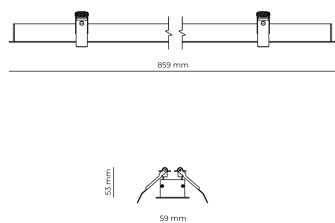

Technical datasheet

WORREC-859-L-950-1-50-WH

Product description

Premium recessed luminaire with precision optics for minimal glare. Ideal for offices, retail spaces and schools where light quality matters. Efficiency up to 141 lm/W, CRI up to 90+, selectable 50° or 80° distribution. Available with DALI control. Lifetime 50,000h, 5-year warranty. Modular sizes 579/859/1139 mm.

LED 220-240 V 50-60 Hz IP20    UGR < 19

Product technical data

Mains voltage	220 - 240V AC, 50/60Hz
Connection method	Screw terminal
Dimming type	Non-dimmable
IP rating	20
Protection class	I
Ambient temperature	0 to +25 °C
Light source	LED
Rated luminous flux	4,715 lm
Connected load	43.68 W
Luminous efficacy	107.9 lm/W

Ripple	3 %
Inrush current	8 A
Inrush time	48 μs
Optical system	Lenses
Optical part material	PMMA
Housing material	Aluminium
Surface finish	Powder coated
Width	59,00 cm
Height	53,00 cm
Length	859,00 cm
Weight	1,00 kg
Service lifetime (L80 B10)	50 000 h
Warranty	5 years

Dimensions

Light distribution