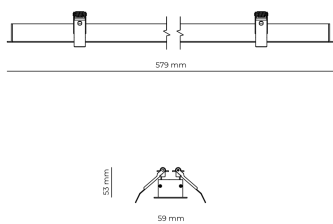

### Product technical data

Mains voltage	220 - 240V AC, 50/60Hz	Ripple	3 %
Connection method	Screw terminal	Inrush current	8 A
Dimming type	Non-dimmable	Inrush time	48 μs
IP rating	20	Optical system	Lenses
Protection class	I	Optical part material	PMMA
Ambient temperature	0 to +25 °C	Housing material	Aluminium
Light source	LED	Surface finish	Powder coated
Rated luminous flux	3,143 lm	Width	59.00 cm
Connected load	29.18 W	Height	53.00 cm
Luminous efficacy	107.7 lm/W	Length	579.00 cm
		Weight	1.00 kg
		Service lifetime (L80 B10)	50 000 h
		Warranty	5 years

### Dimensions