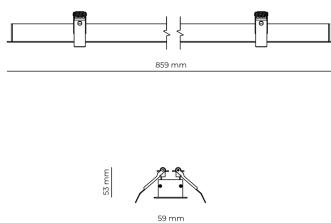

Technical datasheet

WORREC-859-L-950-1-50-BL

Product description

Premium recessed luminaire with precision optics for minimal glare. Ideal for offices, retail spaces and schools where light quality matters. Efficiency up to 141 lm/W, CRI up to 90+, selectable 50° or 80° distribution. Available with DALI control. Lifetime 50,000h, 5-year warranty. Modular sizes 579/859/1139 mm.

LED 220-240 V 50-60 Hz IP20  CE  UGR < 19

Product technical data

Mains voltage	220 - 240V AC, 50/60Hz
Connection method	Screw terminal
Dimming type	Non-dimmable
IP rating	20
Protection class	I
Ambient temperature	0 to +25 °C
Light source	LED
Rated luminous flux	4,715 lm
Connected load	43.68 W
Luminous efficacy	107.9 lm/W

Ripple	3 %
Inrush current	8 A
Inrush time	48 μs
Optical system	Lenses
Optical part material	PMMA
Housing material	Aluminium
Surface finish	Powder coated
Width	59,00 cm
Height	53,00 cm
Length	859,00 cm
Weight	1,00 kg
Service lifetime (L80 B10)	50 000 h
Warranty	5 years

Dimensions

Light distribution