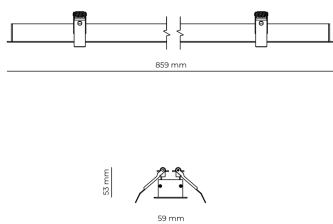

Technical datasheet

WORREC-859-L-850-1-80-WH

Product description

Premium recessed luminaire with precision optics for minimal glare. Ideal for offices, retail spaces and schools where light quality matters. Efficiency up to 141 lm/W, CRI up to 90+, selectable 50° or 80° distribution. Available with DALI control. Lifetime 50,000h, 5-year warranty. Modular sizes 579/859/1139 mm.

LED 220-240 V 50-60 Hz IP20    UGR < 19

Product technical data

Mains voltage	220 - 240V AC, 50/60Hz
Connection method	Screw terminal
Dimming type	Non-dimmable
IP rating	20
Protection class	I
Ambient temperature	0 to +25 °C
Light source	LED
Rated luminous flux	5,018 lm
Connected load	40.77 W
Luminous efficacy	123.1 lm/W

Ripple	3 %
Inrush current	8 A
Inrush time	48 μs
Optical system	Lenses
Optical part material	PMMA
Housing material	Aluminium
Surface finish	Powder coated
Width	59.00 cm
Height	53.00 cm
Length	859.00 cm
Weight	1.00 kg
Service lifetime (L80 B10)	50 000 h
Warranty	5 years

Dimensions

Light distribution