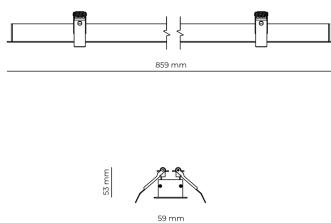

Technical datasheet

WORREC-859-L-850-1-80-WH

Product description

Premium recessed luminaire with precision optics for minimal glare. Ideal for offices, retail spaces and schools where light quality matters. Efficiency up to 141 lm/W, CRI up to 90+, selectable 50° or 80° distribution. Available with DALI control. Lifetime 50,000h, 5-year warranty. Modular sizes 579/859/1139 mm.

LED 220-240 V 50-60 Hz IP20  CE  UGR < 19

Product technical data

Mains voltage	220 - 240V AC, 50/60Hz
Connection method	Screw terminal
Dimming type	Non-dimmable
IP rating	20
Protection class	I
Ambient temperature	0 to +25 °C
Light source	LED
Rated luminous flux	5,018 lm
Connected load	40.77 W
Luminous efficacy	123.1 lm/W

Ripple	3 %
Inrush current	8 A
Inrush time	48 μs
Optical system	Lenses
Optical part material	PMMA
Housing material	Aluminium
Surface finish	Powder coated
Width	59.00 cm
Height	53.00 cm
Length	859.00 cm
Weight	1.00 kg
Service lifetime (L80 B10)	50 000 h
Warranty	5 years

Dimensions

Light distribution