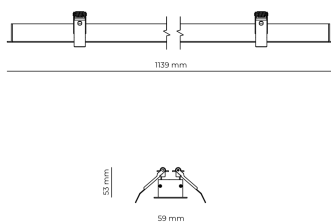

Technical datasheet

WORREC-1139-L-850-1-80-BL

Product description

Premium recessed luminaire with precision optics for minimal glare. Ideal for offices, retail spaces and schools where light quality matters. Efficiency up to 141 lm/W, CRI up to 90+, selectable 50° or 80° distribution. Available with DALI control. Lifetime 50,000h, 5-year warranty. Modular sizes 579/859/1139 mm.

LED 220-240 V 50-60 Hz IP20  CE  UGR < 19

Product technical data

Mains voltage	220 - 240V AC, 50/60Hz
Connection method	Screw terminal
Dimming type	Non-dimmable
IP rating	20
Protection class	I
Ambient temperature	0 to +25 °C
Light source	LED
Rated luminous flux	5,538 lm
Connected load	42.25 W
Luminous efficacy	131.1 lm/W

Ripple	3 %
Inrush current	8 A
Inrush time	48 μs
Optical system	Lenses
Optical part material	PMMA
Housing material	Aluminium
Surface finish	Powder coated
Width	59,00 cm
Height	53,00 cm
Length	1,139,00 cm
Weight	1,00 kg
Service lifetime (L80 B10)	50 000 h
Warranty	5 years

Dimensions

Light distribution