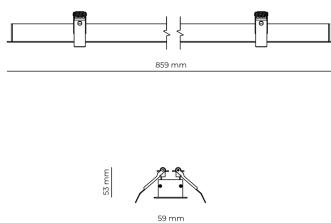

Technical datasheet

WORREC-859-L-850-1-80-BL

Product description

Premium recessed luminaire with precision optics for minimal glare. Ideal for offices, retail spaces and schools where light quality matters. Efficiency up to 141 lm/W, CRI up to 90+, selectable 50° or 80° distribution. Available with DALI control. Lifetime 50,000h, 5-year warranty. Modular sizes 579/859/1139 mm.

LED 220-240 V 50-60 Hz IP20  CE  UGR < 19

Product technical data

Mains voltage	220 - 240V AC, 50/60Hz
Connection method	Screw terminal
Dimming type	Non-dimmable
IP rating	20
Protection class	I
Ambient temperature	0 to +25 °C
Light source	LED
Rated luminous flux	5,018 lm
Connected load	40.77 W
Luminous efficacy	123.1 lm/W

Ripple	3 %
Inrush current	8 A
Inrush time	48 μs
Optical system	Lenses
Optical part material	PMMA
Housing material	Aluminium
Surface finish	Powder coated
Width	59.00 cm
Height	53.00 cm
Length	859.00 cm
Weight	1.00 kg
Service lifetime (L80 B10)	50 000 h
Warranty	5 years

Dimensions

Light distribution