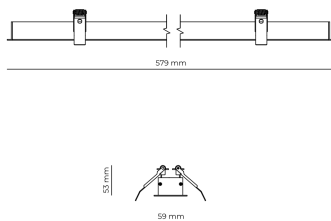

Technical datasheet

WORREC-579-L-850-1-80-BL

Product description

Premium recessed luminaire with precision optics for minimal glare. Ideal for offices, retail spaces and schools where light quality matters. Efficiency up to 141 lm/W, CRI up to 90+, selectable 50° or 80° distribution. Available with DALI control. Lifetime 50,000h, 5-year warranty. Modular sizes 579/859/1139 mm.

LED 220-240 V 50-60 Hz IP20    UGR < 19

Product technical data

Mains voltage	220 - 240V AC, 50/60Hz
Connection method	Screw terminal
Dimming type	Non-dimmable
IP rating	20
Protection class	I
Ambient temperature	0 to +25 °C
Light source	LED
Rated luminous flux	3,345 lm
Connected load	27.20 W
Luminous efficacy	123.0 lm/W

Ripple	3 %
Inrush current	8 A
Inrush time	48 μs
Optical system	Lenses
Optical part material	PMMA
Housing material	Aluminium
Surface finish	Powder coated
Width	59.00 cm
Height	53.00 cm
Length	579.00 cm
Weight	1.00 kg
Service lifetime (L80 B10)	50 000 h
Warranty	5 years

Dimensions

Light distribution