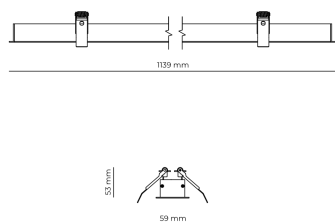

Technical datasheet

WORREC-1139-L-850-1-50-WH

Product description

Premium recessed luminaire with precision optics for minimal glare. Ideal for offices, retail spaces and schools where light quality matters. Efficiency up to 141 lm/W, CRI up to 90+, selectable 50° or 80° distribution. Available with DALI control. Lifetime 50,000h, 5-year warranty. Modular sizes 579/859/1139 mm.

LED 220-240 V 50-60 Hz IP20  CE  UGR < 19

Product technical data

Mains voltage	220 - 240V AC, 50/60Hz
Connection method	Screw terminal
Dimming type	Non-dimmable
IP rating	20
Protection class	I
Ambient temperature	0 to +25 °C
Light source	LED
Rated luminous flux	5,395 lm
Connected load	42.25 W
Luminous efficacy	127.7 lm/W

Ripple	3 %
Inrush current	8 A
Inrush time	48 μs
Optical system	Lenses
Optical part material	PMMA
Housing material	Aluminium
Surface finish	Powder coated
Width	59,00 cm
Height	53,00 cm
Length	1,139,00 cm
Weight	1,00 kg
Service lifetime (L80 B10)	50 000 h
Warranty	5 years

Dimensions

Light distribution