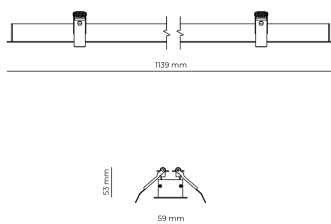

Technical datasheet

WORREC-1139-L-850-1-50-BL

Product description

Premium recessed luminaire with precision optics for minimal glare. Ideal for offices, retail spaces and schools where light quality matters. Efficiency up to 141 lm/W, CRI up to 90+, selectable 50° or 80° distribution. Available with DALI control. Lifetime 50,000h, 5-year warranty. Modular sizes 579/859/1139 mm.

LED 220-240 V 50-60 Hz IP20  CE  UGR < 19

Product technical data

Mains voltage	220 - 240V AC, 50/60Hz	Ripple	3 %
Connection method	Screw terminal	Inrush current	8 A
Dimming type	Non-dimmable	Inrush time	48 μs
IP rating	20	Optical system	Lenses
Protection class	I	Optical part material	PMMA
Ambient temperature	0 to +25 °C	Housing material	Aluminium
Light source	LED	Surface finish	Powder coated
Rated luminous flux	5,395 lm	Width	59.00 cm
Connected load	42.25 W	Height	53.00 cm
Luminous efficacy	127.7 lm/W	Length	1,139.00 cm
		Weight	1.00 kg
		Service lifetime (L80 B10)	50 000 h
		Warranty	5 years

Dimensions

Light distribution