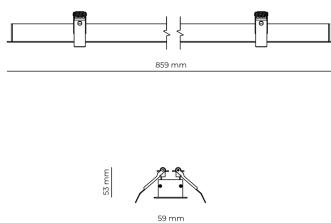

Technical datasheet

WORREC-859-L-850-1-50-BL

Product description

Premium recessed luminaire with precision optics for minimal glare. Ideal for offices, retail spaces and schools where light quality matters. Efficiency up to 141 lm/W, CRI up to 90+, selectable 50° or 80° distribution. Available with DALI control. Lifetime 50,000h, 5-year warranty. Modular sizes 579/859/1139 mm.

LED 220-240 V 50-60 Hz IP20  CE  UGR < 19

Product technical data

Mains voltage	220 - 240V AC, 50/60Hz
Connection method	Screw terminal
Dimming type	Non-dimmable
IP rating	20
Protection class	I
Ambient temperature	0 to +25 °C
Light source	LED
Rated luminous flux	4,889 lm
Connected load	40.77 W
Luminous efficacy	119.9 lm/W

Ripple	3 %
Inrush current	8 A
Inrush time	48 μs
Optical system	Lenses
Optical part material	PMMA
Housing material	Aluminium
Surface finish	Powder coated
Width	59,00 cm
Height	53,00 cm
Length	859,00 cm
Weight	1,00 kg
Service lifetime (L80 B10)	50 000 h
Warranty	5 years

Dimensions

Light distribution