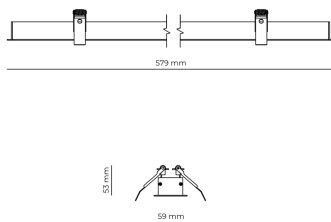

### Product technical data

Mains voltage	220 - 240V AC, 50/60Hz	Ripple	3 %
Connection method	Screw terminal	Inrush current	8 A
Dimming type	Non-dimmable	Inrush time	48 μs
IP rating	20	Optical system	Lenses
Protection class	I	Optical part material	PMMA
Ambient temperature	0 to +25 °C	Housing material	Aluminium
Light source	LED	Surface finish	Powder coated
Rated luminous flux	3,259 lm	Width	59.00 cm
Connected load	27.20 W	Height	53.00 cm
Luminous efficacy	119.8 lm/W	Length	579.00 cm
		Weight	1.00 kg
		Service lifetime (L80 B10)	50 000 h
		Warranty	5 years

### Dimensions