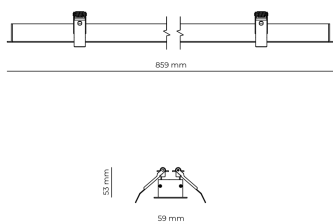

Technical datasheet

WORREC-859-L-940-1-80-WH

Product description

Premium recessed luminaire with precision optics for minimal glare. Ideal for offices, retail spaces and schools where light quality matters. Efficiency up to 141 lm/W, CRI up to 90+, selectable 50° or 80° distribution. Available with DALI control. Lifetime 50,000h, 5-year warranty. Modular sizes 579/859/1139 mm.

LED 220-240 V 50-60 Hz IP20    UGR < 19

Product technical data

Mains voltage	220 - 240V AC, 50/60Hz	Ripple	3 %
Connection method	Screw terminal	Inrush current	8 A
Dimming type	Non-dimmable	Inrush time	48 μs
IP rating	20	Optical system	Lenses
Protection class	I	Optical part material	PMMA
Ambient temperature	0 to +25 °C	Housing material	Aluminium
Light source	LED	Surface finish	Powder coated
Rated luminous flux	3,932 lm	Width	59.00 cm
Connected load	36.51 W	Height	53.00 cm
Luminous efficacy	107.7 lm/W	Length	859.00 cm
		Weight	1.00 kg
		Service lifetime (L80 B10)	50 000 h
		Warranty	5 years

Dimensions

Light distribution