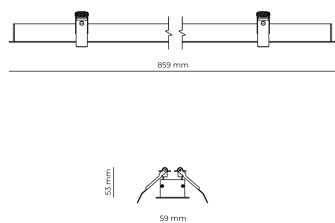

Technical datasheet

WORREC-859-L-940-1-80-WH

Product description

Premium recessed luminaire with precision optics for minimal glare. Ideal for offices, retail spaces and schools where light quality matters. Efficiency up to 141 lm/W, CRI up to 90+, selectable 50° or 80° distribution. Available with DALI control. Lifetime 50,000h, 5-year warranty. Modular sizes 579/859/1139 mm.

LED 220-240 V 50-60 Hz IP20    UGR < 19

Product technical data

Mains voltage	220 - 240V AC, 50/60Hz
Connection method	Screw terminal
Dimming type	Non-dimmable
IP rating	20
Protection class	I
Ambient temperature	0 to +25 °C
Light source	LED
Rated luminous flux	3,932 lm
Connected load	36.51 W
Luminous efficacy	107.7 lm/W

Ripple	3 %
Inrush current	8 A
Inrush time	48 μs
Optical system	Lenses
Optical part material	PMMA
Housing material	Aluminium
Surface finish	Powder coated
Width	59,00 cm
Height	53,00 cm
Length	859,00 cm
Weight	1,00 kg
Service lifetime (L80 B10)	50 000 h
Warranty	5 years

Dimensions

Light distribution