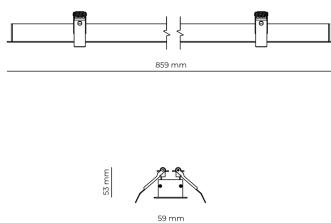

Technical datasheet

WORREC-859-L-940-1-80-BL

Product description

Premium recessed luminaire with precision optics for minimal glare. Ideal for offices, retail spaces and schools where light quality matters. Efficiency up to 141 lm/W, CRI up to 90+, selectable 50° or 80° distribution. Available with DALI control. Lifetime 50,000h, 5-year warranty. Modular sizes 579/859/1139 mm.

LED 220-240 V 50-60 Hz IP20  CE  UGR < 19

Product technical data

Mains voltage	220 - 240V AC, 50/60Hz
Connection method	Screw terminal
Dimming type	Non-dimmable
IP rating	20
Protection class	I
Ambient temperature	0 to +25 °C
Light source	LED
Rated luminous flux	3,932 lm
Connected load	36.51 W
Luminous efficacy	107.7 lm/W

Ripple	3 %
Inrush current	8 A
Inrush time	48 μs
Optical system	Lenses
Optical part material	PMMA
Housing material	Aluminium
Surface finish	Powder coated
Width	59,00 cm
Height	53,00 cm
Length	859,00 cm
Weight	1,00 kg
Service lifetime (L80 B10)	50 000 h
Warranty	5 years

Dimensions

Light distribution