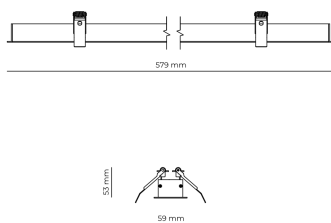

### Product technical data

|                     |                        |
|---------------------|------------------------|
| Mains voltage       | 220 - 240V AC, 50/60Hz |
| Connection method   | Screw terminal         |
| Dimming type        | Non-dimmable           |
| IP rating           | 20                     |
| Protection class    | I                      |
| Ambient temperature | 0 to +25 °C            |
| Light source        | LED                    |
| Rated luminous flux | 2,554 lm               |
| Connected load      | 24.41 W                |
| Luminous efficacy   | 104.6 lm/W             |

|                            |               |
|----------------------------|---------------|
| Ripple                     | 3 %           |
| Inrush current             | 8 A           |
| Inrush time                | 48 μs         |
| Optical system             | Lenses        |
| Optical part material      | PMMA          |
| Housing material           | Aluminium     |
| Surface finish             | Powder coated |
| Width                      | 59.00 cm      |
| Height                     | 53.00 cm      |
| Length                     | 579.00 cm     |
| Weight                     | 1.00 kg       |
| Service lifetime (L80 B10) | 50 000 h      |
| Warranty                   | 5 years       |

### Dimensions