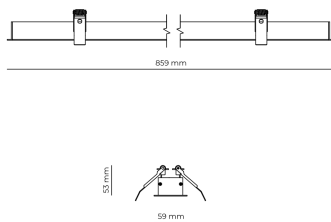

Dimensions