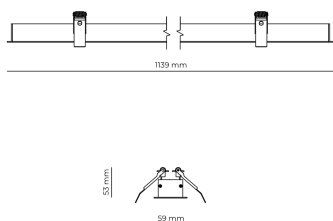

Ripple	3 %
DALI address	1
Standby power	0.50 W
Inrush current	5 A
Inrush time	45 µs
Optical system	Lenses
Optical part material	PMMA
Housing material	Aluminium
Surface finish	Powder coated
Width	59.00 cm
Height	53.00 cm
Length	1,139.00 cm
Weight	1.00 kg
Service lifetime (L80 B10)	50 000 h
Warranty	5 years

### Dimensions