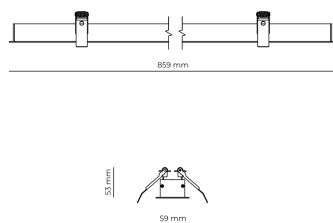

Technical datasheet

WORREC-859-L-840-1-80-WH

Product description

Premium recessed luminaire with precision optics for minimal glare. Ideal for offices, retail spaces and schools where light quality matters. Efficiency up to 141 lm/W, CRI up to 90+, selectable 50° or 80° distribution. Available with DALI control. Lifetime 50,000h, 5-year warranty. Modular sizes 579/859/1139 mm.

LED 220-240 V 50-60 Hz IP20  CE  UGR < 19

Product technical data

Mains voltage	220 - 240V AC, 50/60Hz
Connection method	Screw terminal
Dimming type	Non-dimmable
IP rating	20
Protection class	I
Ambient temperature	0 to +25 °C
Light source	LED
Rated luminous flux	5,018 lm
Connected load	40.77 W
Luminous efficacy	123.1 lm/W

Ripple	3 %
Inrush current	8 A
Inrush time	48 μs
Optical system	Lenses
Optical part material	PMMA
Housing material	Aluminium
Surface finish	Powder coated
Width	59.00 cm
Height	53.00 cm
Length	859.00 cm
Weight	1.00 kg
Service lifetime (L80 B10)	50 000 h
Warranty	5 years

Dimensions

Light distribution