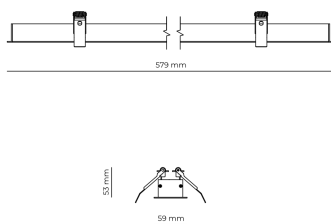

Ripple	3 %
Inrush current	8 A
Inrush time	48 μs
Optical system	Lenses
Optical part material	PMMA
Housing material	Aluminium
Surface finish	Powder coated
Width	59.00 cm
Height	53.00 cm
Length	579.00 cm
Weight	1.00 kg
Service lifetime (L80 B10)	50 000 h
Warranty	5 years

### Dimensions