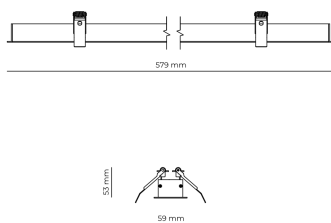

Technical datasheet

WORREC-579-L-840-1-80-WH

Product description

Premium recessed luminaire with precision optics for minimal glare. Ideal for offices, retail spaces and schools where light quality matters. Efficiency up to 141 lm/W, CRI up to 90+, selectable 50° or 80° distribution. Available with DALI control. Lifetime 50,000h, 5-year warranty. Modular sizes 579/859/1139 mm.

LED 220-240 V 50-60 Hz IP20  CE  UGR < 19

Product technical data

Mains voltage	220 - 240V AC, 50/60Hz
Connection method	Screw terminal
Dimming type	Non-dimmable
IP rating	20
Protection class	I
Ambient temperature	0 to +25 °C
Light source	LED
Rated luminous flux	3,345 lm
Connected load	27.20 W
Luminous efficacy	123.0 lm/W

Ripple	3 %
Inrush current	8 A
Inrush time	48 μs
Optical system	Lenses
Optical part material	PMMA
Housing material	Aluminium
Surface finish	Powder coated
Width	59.00 cm
Height	53.00 cm
Length	579.00 cm
Weight	1.00 kg
Service lifetime (L80 B10)	50 000 h
Warranty	5 years

Dimensions

Light distribution