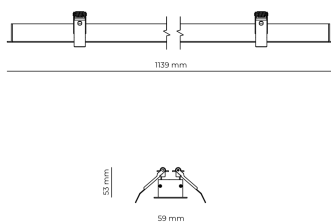

Technical datasheet

WORREC-1139-L-840-1-80-BL

Product description

Premium recessed luminaire with precision optics for minimal glare. Ideal for offices, retail spaces and schools where light quality matters. Efficiency up to 141 lm/W, CRI up to 90+, selectable 50° or 80° distribution. Available with DALI control. Lifetime 50,000h, 5-year warranty. Modular sizes 579/859/1139 mm.

LED 220-240 V 50-60 Hz IP20  CE  UGR < 19

Product technical data

Mains voltage	220 - 240V AC, 50/60Hz
Connection method	Screw terminal
Dimming type	Non-dimmable
IP rating	20
Protection class	I
Ambient temperature	0 to +25 °C
Light source	LED
Rated luminous flux	5,538 lm
Connected load	42.25 W
Luminous efficacy	131.1 lm/W

Ripple	3 %
Inrush current	8 A
Inrush time	48 μs
Optical system	Lenses
Optical part material	PMMA
Housing material	Aluminium
Surface finish	Powder coated
Width	59,00 cm
Height	53,00 cm
Length	1,139,00 cm
Weight	1,00 kg
Service lifetime (L80 B10)	50 000 h
Warranty	5 years

Dimensions

Light distribution