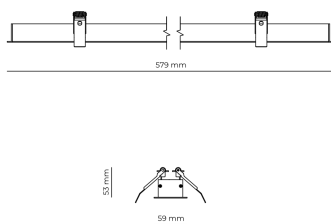

Technical datasheet

WORREC-579-L-840-1-80-BL

Product description

Premium recessed luminaire with precision optics for minimal glare. Ideal for offices, retail spaces and schools where light quality matters. Efficiency up to 141 lm/W, CRI up to 90+, selectable 50° or 80° distribution. Available with DALI control. Lifetime 50,000h, 5-year warranty. Modular sizes 579/859/1139 mm.

LED 220-240 V 50-60 Hz IP20  CE  UGR < 19

Product technical data

Mains voltage	220 - 240V AC, 50/60Hz	Ripple	3 %
Connection method	Screw terminal	Inrush current	8 A
Dimming type	Non-dimmable	Inrush time	48 μs
IP rating	20	Optical system	Lenses
Protection class	I	Optical part material	PMMA
Ambient temperature	0 to +25 °C	Housing material	Aluminium
Light source	LED	Surface finish	Powder coated
Rated luminous flux	3,345 lm	Width	59.00 cm
Connected load	27.20 W	Height	53.00 cm
Luminous efficacy	123.0 lm/W	Length	579.00 cm
		Weight	1.00 kg
		Service lifetime (L80 B10)	50 000 h
		Warranty	5 years

Dimensions

Light distribution