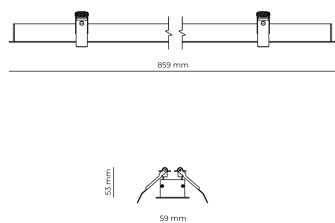

Ripple	3 %
Inrush current	8 A
Inrush time	48 μs
Optical system	Lenses
Optical part material	PMMA
Housing material	Aluminium
Surface finish	Powder coated
Width	59.00 cm
Height	53.00 cm
Length	859.00 cm
Weight	1.00 kg
Service lifetime (L80 B10)	50 000 h
Warranty	5 years

### Dimensions