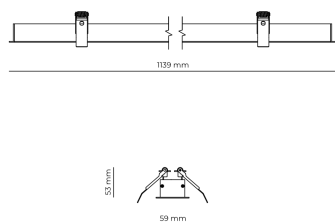

Technical datasheet

WORREC-1139-L-930-1-80-WH

Product description

Premium recessed luminaire with precision optics for minimal glare. Ideal for offices, retail spaces and schools where light quality matters. Efficiency up to 141 lm/W, CRI up to 90+, selectable 50° or 80° distribution. Available with DALI control. Lifetime 50,000h, 5-year warranty. Modular sizes 579/859/1139 mm.

LED 220-240 V 50-60 Hz IP20  CE  UGR < 19

Product technical data

Mains voltage	220 - 240V AC, 50/60Hz
Connection method	Screw terminal
Dimming type	Non-dimmable
IP rating	20
Protection class	I
Ambient temperature	0 to +25 °C
Light source	LED
Rated luminous flux	3,995 lm
Connected load	37.64 W
Luminous efficacy	106.1 lm/W

Ripple	3 %
Inrush current	8 A
Inrush time	48 μs
Optical system	Lenses
Optical part material	PMMA
Housing material	Aluminium
Surface finish	Powder coated
Width	59,00 cm
Height	53,00 cm
Length	1,139,00 cm
Weight	1,00 kg
Service lifetime (L80 B10)	50 000 h
Warranty	5 years

Dimensions

Light distribution